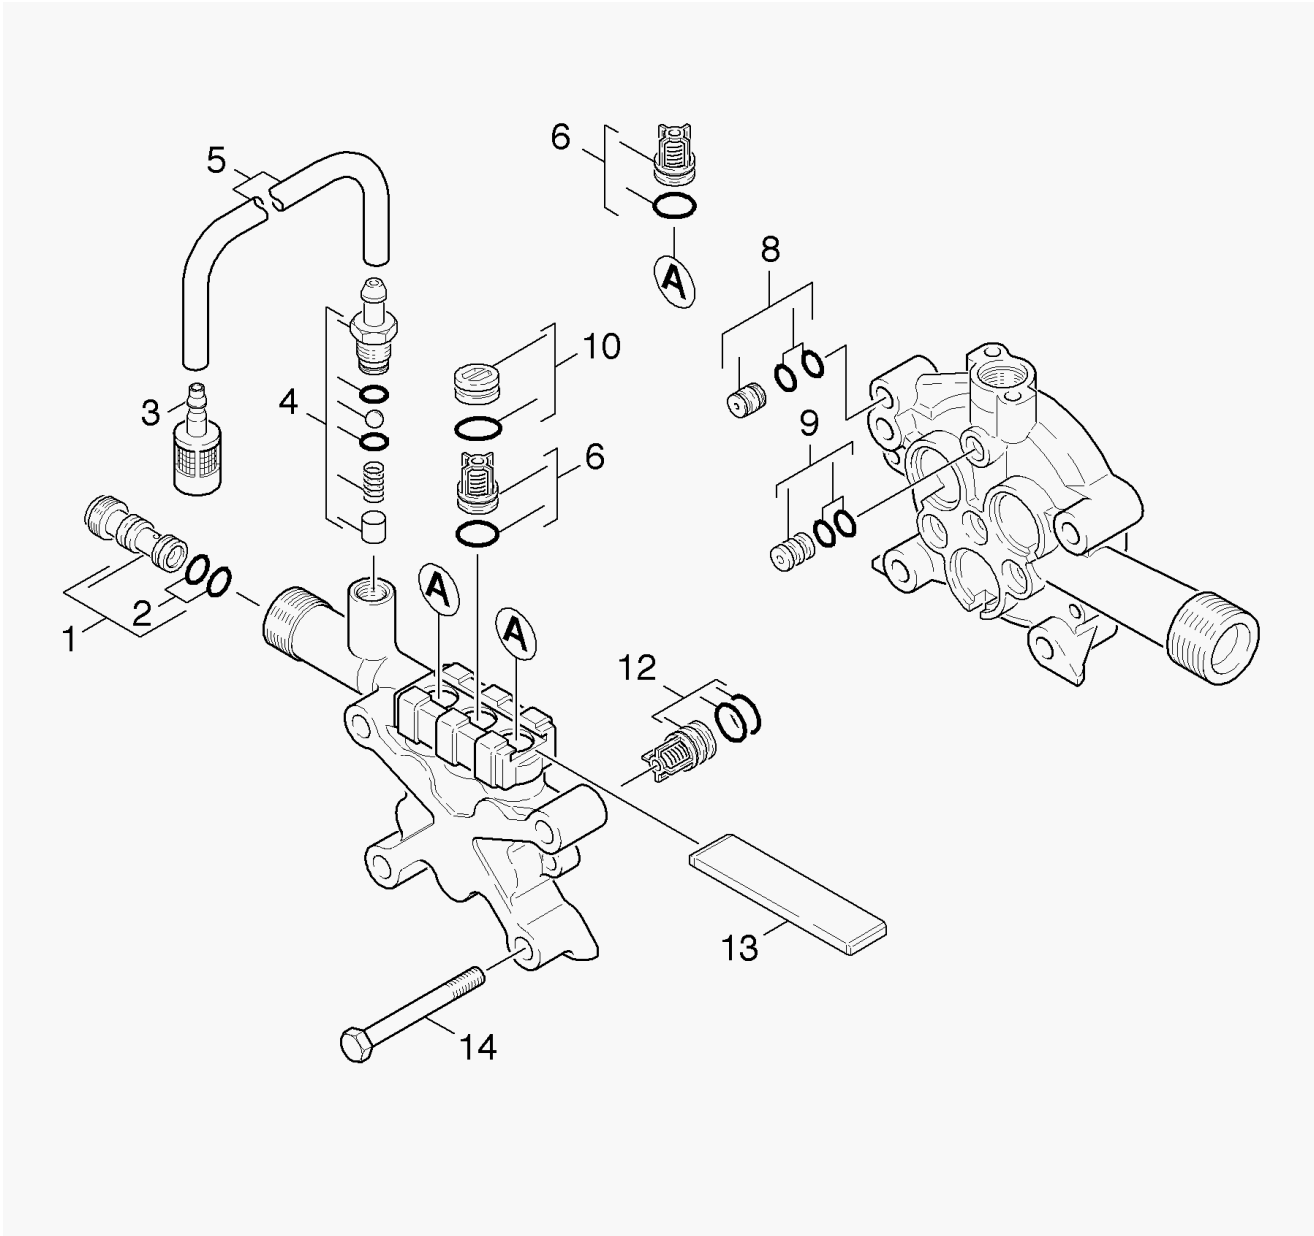

## 10 Frame (01031690)

pos	Article no.	Description	Quantity	Selling Unit	from ser.nr.	up to ser.nr.
1	91890070	WHEEL 10" X 3.50" PNEU	2.000	ST	0000000000	0000000000
2	91825060	CAP BLACK PLASTIC,5/8"FASTENER	2.000	ST	0000000000	0000000000
3	91963070	1/4-20 x 1-1/2 GR 2 HEX BOLT ZINC	2.000	ST	0000000000	0000000000
4	91823530	KNOB 1/4"-20,3PT. STAR	2.000	ST	0000000000	0000000000
5	53101050	5/16"-18 FINISHED HEX NUT ZINC	2.000	ST	0000000000	0000000000
6	91980030	5/16 INTERNAL L/W .332 ID X .620 OD ZINC	2.000	ST	0000000000	0000000000
7	91420140	HANGER RT SIDE	1.000	ST	0000000000	0000000000
8	91963080	5/16-18 X 1/2 CARRIAGE BOLT A307 BLK	2.000	ST	0000000000	0000000000
9	91834050	RUBBER DAMPENER 5/16"-18FEMALE 2001	2.000	ST	0000000000	0000000000
10	91772040	Sleeve rubber	5.000	ST	0000000000	0000000000

## 21 Valves (01086410)

ET/VT	pos	Article no.	Description	Quantity	Selling Unit	from ser.nr.	up to ser.nr.	Fußnotentext
	1	47690350	Nozzle insert	1.000	ST	0000000000	0000000000	
	2	63623840	O-Ring seal 9,0 x 1,5	2.000	ST	0000000000	0000000000	
	3	48620320	Filter chemistry regulation	1.000	ST	0000000000	0000000000	
	4	28838620	Spare part set chemistry	1.000	ST	0000000000	0000000000	
	5	63882160	Hose DN 5	1.000	M	0000000000	0000000000	TO ORDER AS CUT GOODS
	6	28848720	Valve (3 Stueck)	1.000	ST	0000000000	0000000000	
	8	40301090	Throttle complete	1.000	ST	0000000000	0000000000	
	9	40301250	Joining piece only for replacement	1.000	ST	0000000000	0000000000	
	10	41320070	Drain plug only for replacement	3.000	ST	0000000000	0000000000	
X-X	12	45803300	Suction valve complete	3.000	ST	0000000000	0000000000	
	13	50030620	Plate	1.000	ST	0000000000	0000000000	
	14	73040970	Hexagonal head screw M8x70-8.8-A2E ISO	4.000	ST	0000000000	0000000000	