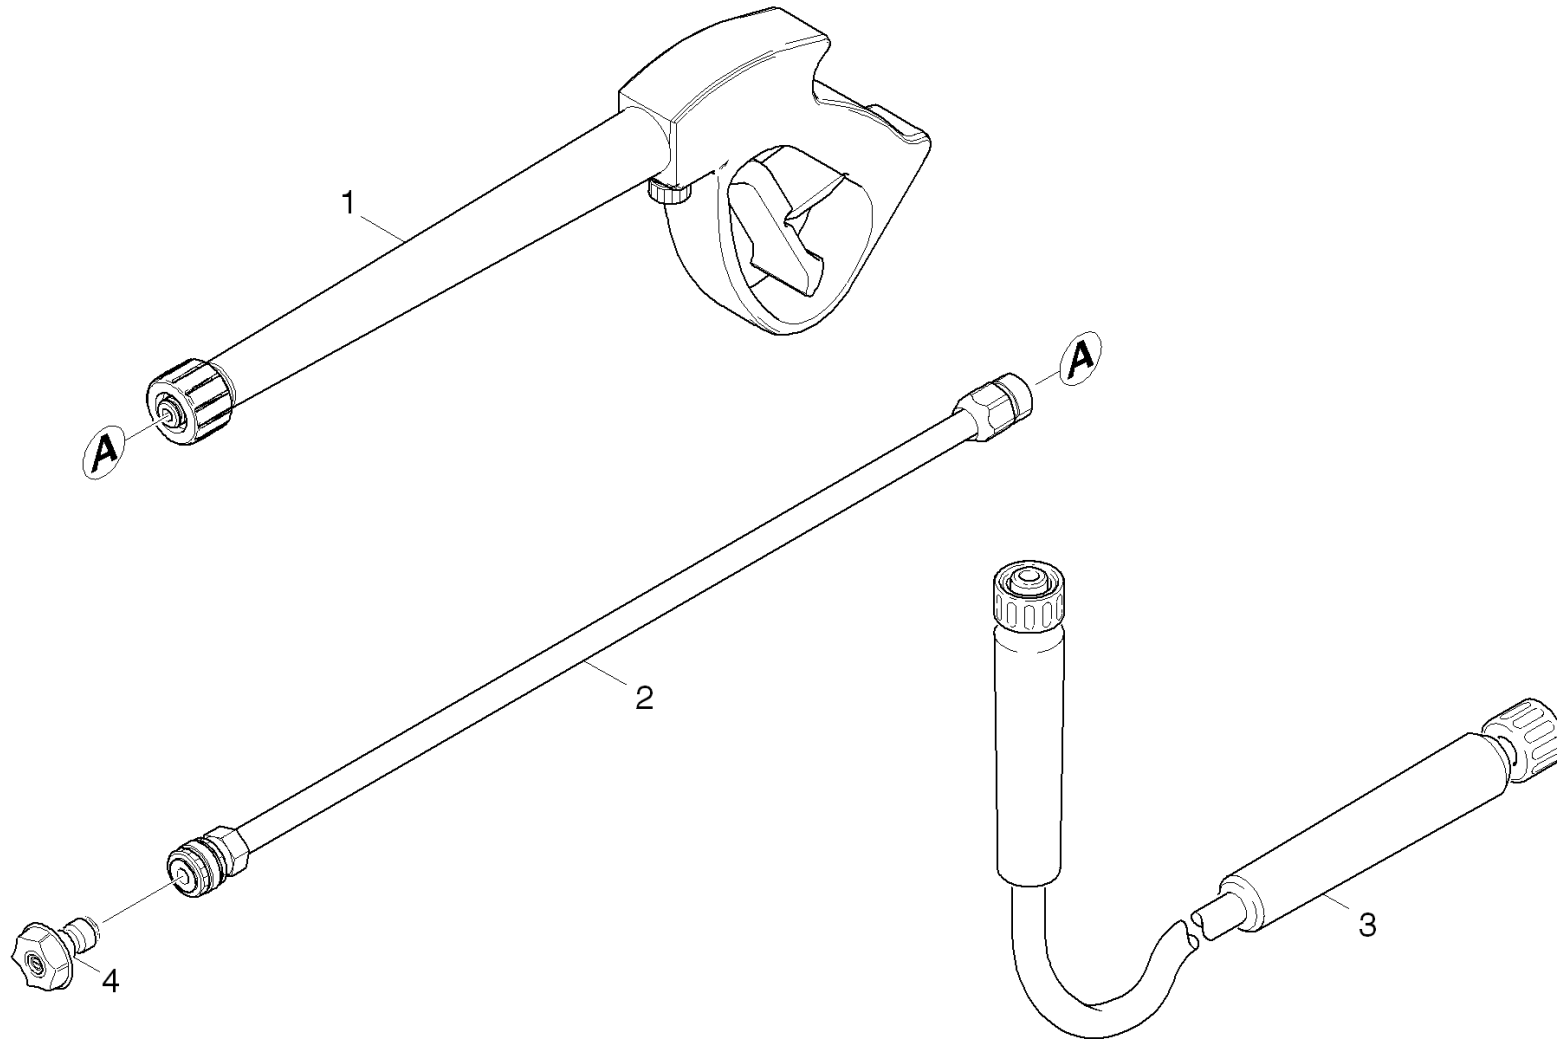

30 Motor (01129460)

---

pos	Article no.	Description	from ser.nr.	up to ser.nr.
31	01129470	Motor	0000000000	0000000000
32	01129480	Transmission	0000000000	0000000000

---

## 31 Motor (01129470)

pos	Article no.	Description	Quantity	Selling Unit	from ser.nr.	up to ser.nr.	Fußnotentext
1	62880500	Engine oil 1L	1.000	ST	0000000000	0000000000	MOTOR 1,1L
2	64917260	Air filter insert	1.000	ST	0000000000	0000000000	
3	91945430	Cover	1.000	ST	0000000000	0000000000	
4	64917230	Cap of a tank	1.000	ST	0000000000	0000000000	
5	64915030	Handhold	1.000	ST	0000000000	0000000000	
6	91945310	OIL DIP ROD	1.000	ST	0000000000	0000000000	
7	91945460	SHAFT KEY 3/16" SQ X 1.5"	1.000	ST	0000000000	0000000000	
8	64915460	Pull cord	1.000	ST	0000000000	0000000000	
9	64915500	Ignition plug BPR6ES	1.000	ST			

## 32 Transmission (01129480)

pos	Article no.	Description	Quantity	Selling Unit	from ser.nr.	up to ser.nr.
1	62880500	Engine oil 1L	1.000	ST	0000000000	0000000000
2	73670180	Radial shaft seal ring A26x37x7 -NBR DI	1.000	ST	0000000000	0000000000
3	50931060	Housing horizontal	1.000	ST	0000000000	0000000000
4	54710880	Coupling element horizontal	1.000	ST	0000000000	0000000000
5	63624710	O-Ring seal 80,0 X 3,0 -NBR 70	1.000	ST	0000000000	0000000000
6	64013320	Angular contact ball bearing	1.000	ST	0000000000	0000000000
7	64012890	Wobble plate	1.000	ST	0000000000	0000000000
8	63040480	Cylinder head screw M6x19	1.000	ST	0000000000	0000000000
9	69650070	5/16-24X1 GR 5 SHCS THRU HARDENED ZC	4.000	ST	0000000000	0000000000
10	51156560	Washer	4.000	ST	0000000000	0000000000