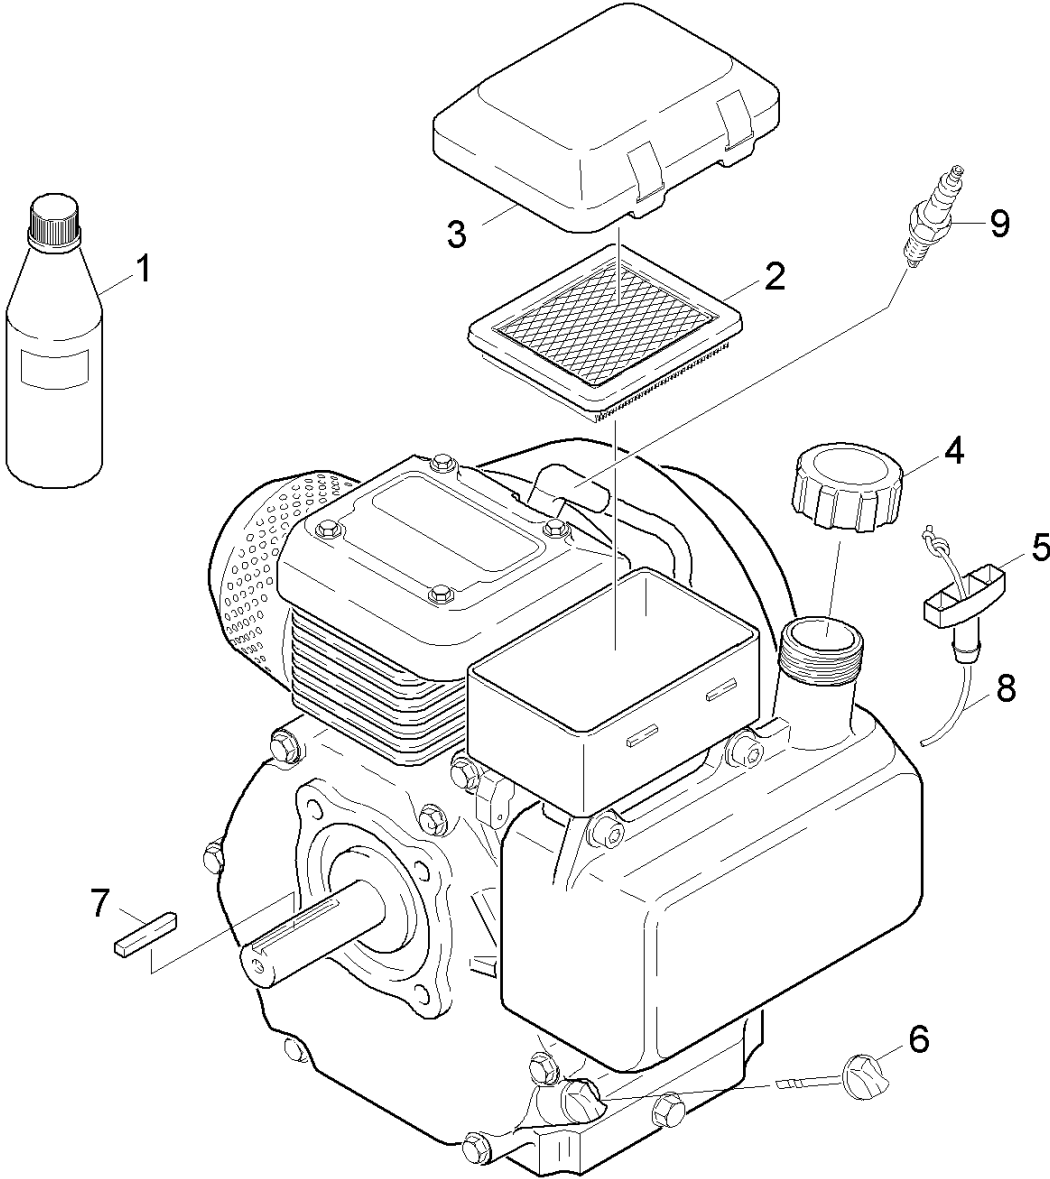

31 Motor (01129470)

pos	Article no.	Description	Quantity	Selling Unit	from ser.nr.	up to ser.nr.	Fußnotentext
1	62880500	Engine oil 1L	1.000	ST	0000000000	0000000000	MOTOR 1,1L
2	64917260	Air filter insert	1.000	ST	0000000000	0000000000	
3	91945430	Cover	1.000	ST	0000000000	0000000000	
4	64917230	Cap of a tank	1.000	ST	0000000000	0000000000	
5	64915030	Handhold	1.000	ST	0000000000	0000000000	
6	91945310	OIL DIP ROD	1.000	ST	0000000000	0000000000	
7	91945460	SHAFT KEY 3/16" SQ X 1.5"	1.000	ST	0000000000	0000000000	
8	64915460	Pull cord	1.000	ST	0000000000	0000000000	
9	64915500	Ignition plug BPR6ES	1.000	ST