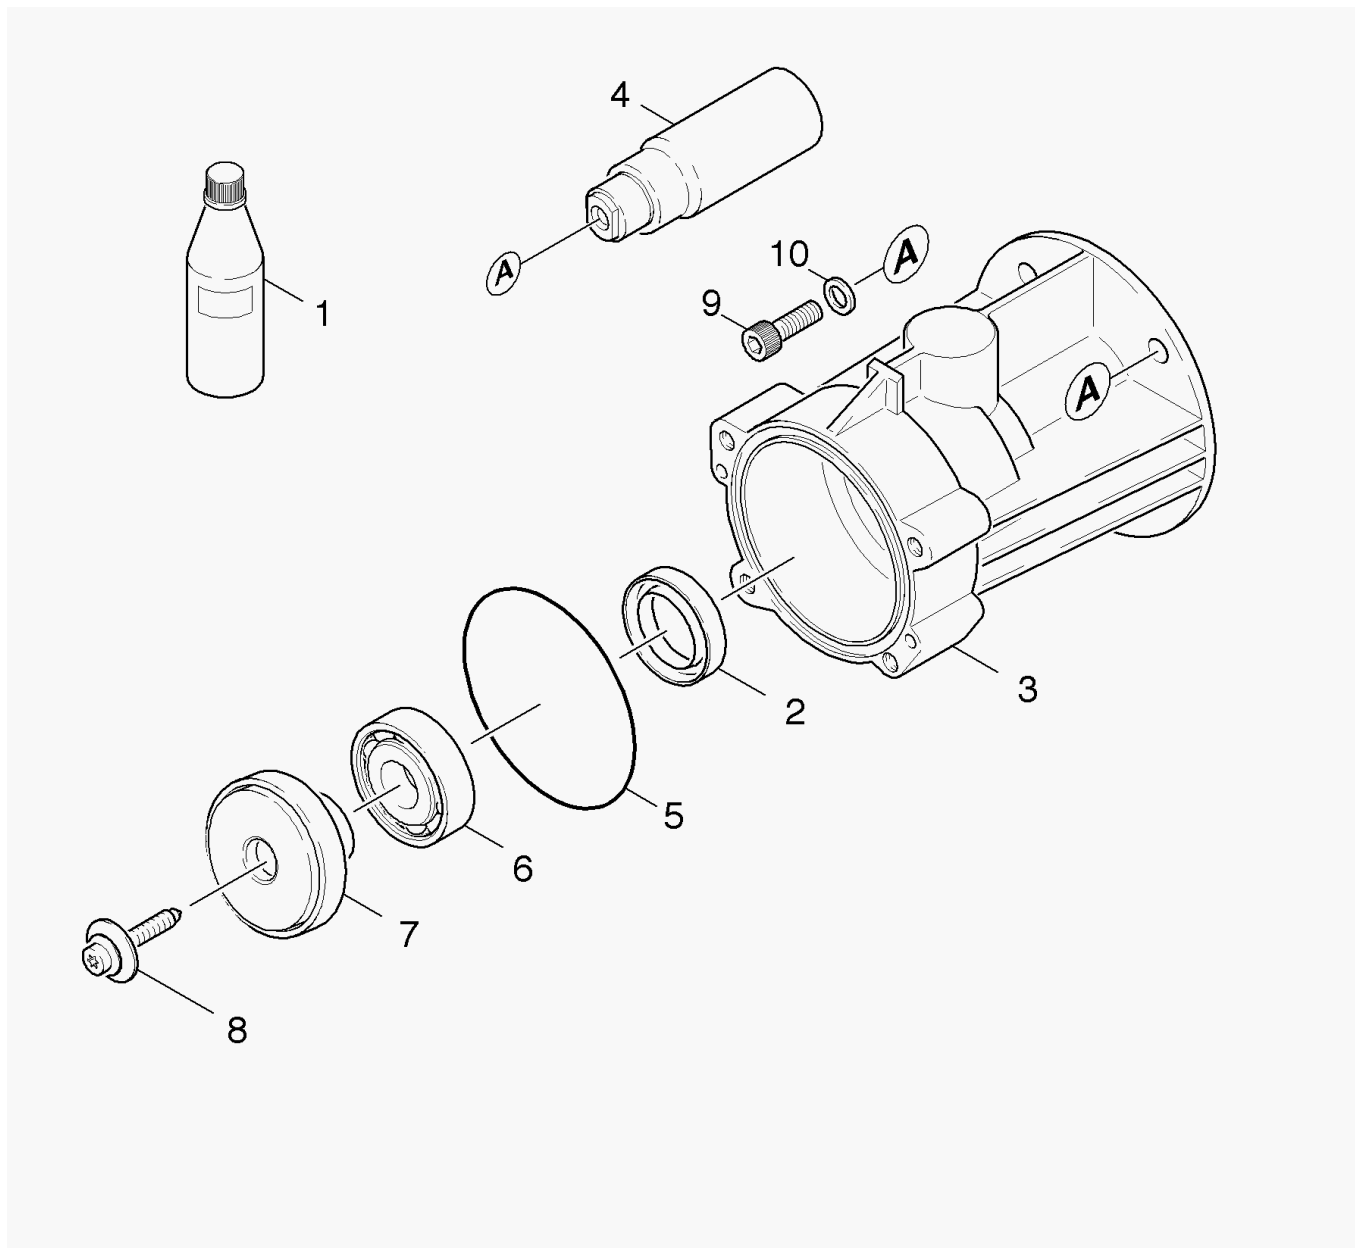

## 10 Frame (01031690)

pos	Article no.	Description	Quantity	Selling Unit	from ser.nr.	up to ser.nr.
1	91890070	WHEEL 10" X 3.50" PNEU	2.000	ST	0000000000	0000000000
2	91825060	CAP BLACK PLASTIC,5/8"FASTENER	2.000	ST	0000000000	0000000000
3	91963070	1/4-20 x 1-1/2 GR 2 HEX BOLT ZINC	2.000	ST	0000000000	0000000000
4	91823530	KNOB 1/4"-20,3PT. STAR	2.000	ST	0000000000	0000000000
5	53101050	5/16"-18 FINISHED HEX NUT ZINC	2.000	ST	0000000000	0000000000
6	91980030	5/16 INTERNAL L/W .332 ID X .620 OD ZINC	2.000	ST	0000000000	0000000000
7	91420140	HANGER RT SIDE	1.000	ST	0000000000	0000000000
8	91963080	5/16-18 X 1/2 CARRIAGE BOLT A307 BLK	2.000	ST	0000000000	0000000000
9	91834050	RUBBER DAMPENER 5/16"-18FEMALE 2001	2.000	ST	0000000000	0000000000
10	91772040	Sleeve rubber	5.000	ST	0000000000	0000000000

4 Spare part set chemistry (28838620)

---

pos	Article no.	Description	Quantity	Selling Unit
10	51107140	Sleeve	1.000	ST
20	53322580	Helical spring	1.000	ST
30	53800140	Label	1.000	ST
40	54434480	Nipple chemistry	1.000	ST
50	63621750	O-Ring seal 5,28x 1,78	1.000	ST
60	63624510	O-Ring seal 8,0 x 1,0	1.000	ST
70	74019090	Sphere 7 G40 -1.4401 DIN 5401	1.000	ST

## 32 Transmission (01129480)

pos	Article no.	Description	Quantity	Selling Unit	from ser.nr.	up to ser.nr.
1	62880500	Engine oil 1L	1.000	ST	0000000000	0000000000
2	73670180	Radial shaft seal ring A26x37x7 -NBR DI	1.000	ST	0000000000	0000000000
3	50931060	Housing horizontal	1.000	ST	0000000000	0000000000
4	54710880	Coupling element horizontal	1.000	ST	0000000000	0000000000
5	63624710	O-Ring seal 80,0 X 3,0 -NBR 70	1.000	ST	0000000000	0000000000
6	64013320	Angular contact ball bearing	1.000	ST	0000000000	0000000000
7	64012890	Wobble plate	1.000	ST	0000000000	0000000000
8	63040480	Cylinder head screw M6x19	1.000	ST	0000000000	0000000000
9	69650070	5/16-24X1 GR 5 SHCS THRU HARDENED ZC	4.000	ST	0000000000	0000000000
10	51156560	Washer	4.000	ST	0000000000	0000000000