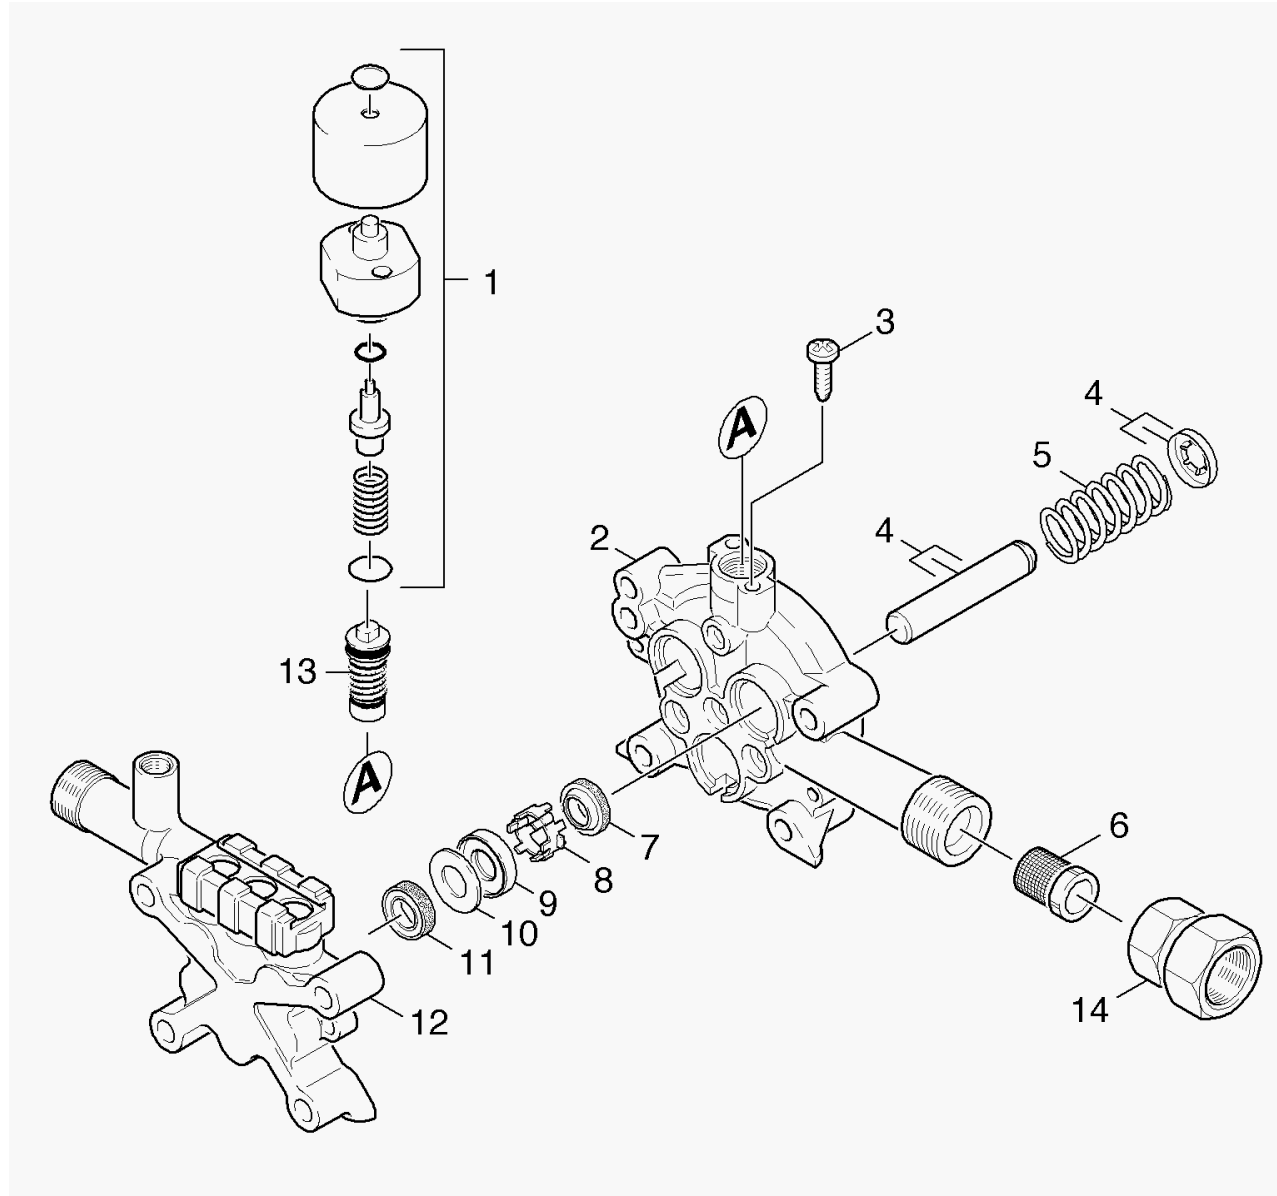

## 10 Frame (01031690)

pos	Article no.	Description	Quantity	Selling Unit	from ser.nr.	up to ser.nr.
1	91890070	WHEEL 10" X 3.50" PNEU	2.000	ST	0000000000	0000000000
2	91825060	CAP BLACK PLASTIC,5/8"FASTENER	2.000	ST	0000000000	0000000000
3	91963070	1/4-20 x 1-1/2 GR 2 HEX BOLT ZINC	2.000	ST	0000000000	0000000000
4	91823530	KNOB 1/4"-20,3PT. STAR	2.000	ST	0000000000	0000000000
5	53101050	5/16"-18 FINISHED HEX NUT ZINC	2.000	ST	0000000000	0000000000
6	91980030	5/16 INTERNAL L/W .332 ID X .620 OD ZINC	2.000	ST	0000000000	0000000000
7	91420140	HANGER RT SIDE	1.000	ST	0000000000	0000000000
8	91963080	5/16-18 X 1/2 CARRIAGE BOLT A307 BLK	2.000	ST	0000000000	0000000000
9	91834050	RUBBER DAMPENER 5/16"-18FEMALE 2001	2.000	ST	0000000000	0000000000
10	91772040	Sleeve rubber	5.000	ST	0000000000	0000000000

4 Spare part set chemistry (28838620)

---

pos	Article no.	Description	Quantity	Selling Unit
10	51107140	Sleeve	1.000	ST
20	53322580	Helical spring	1.000	ST
30	53800140	Label	1.000	ST
40	54434480	Nipple chemistry	1.000	ST
50	63621750	O-Ring seal 5,28x 1,78	1.000	ST
60	63624510	O-Ring seal 8,0 x 1,0	1.000	ST
70	74019090	Sphere 7 G40 -1.4401 DIN 5401	1.000	ST